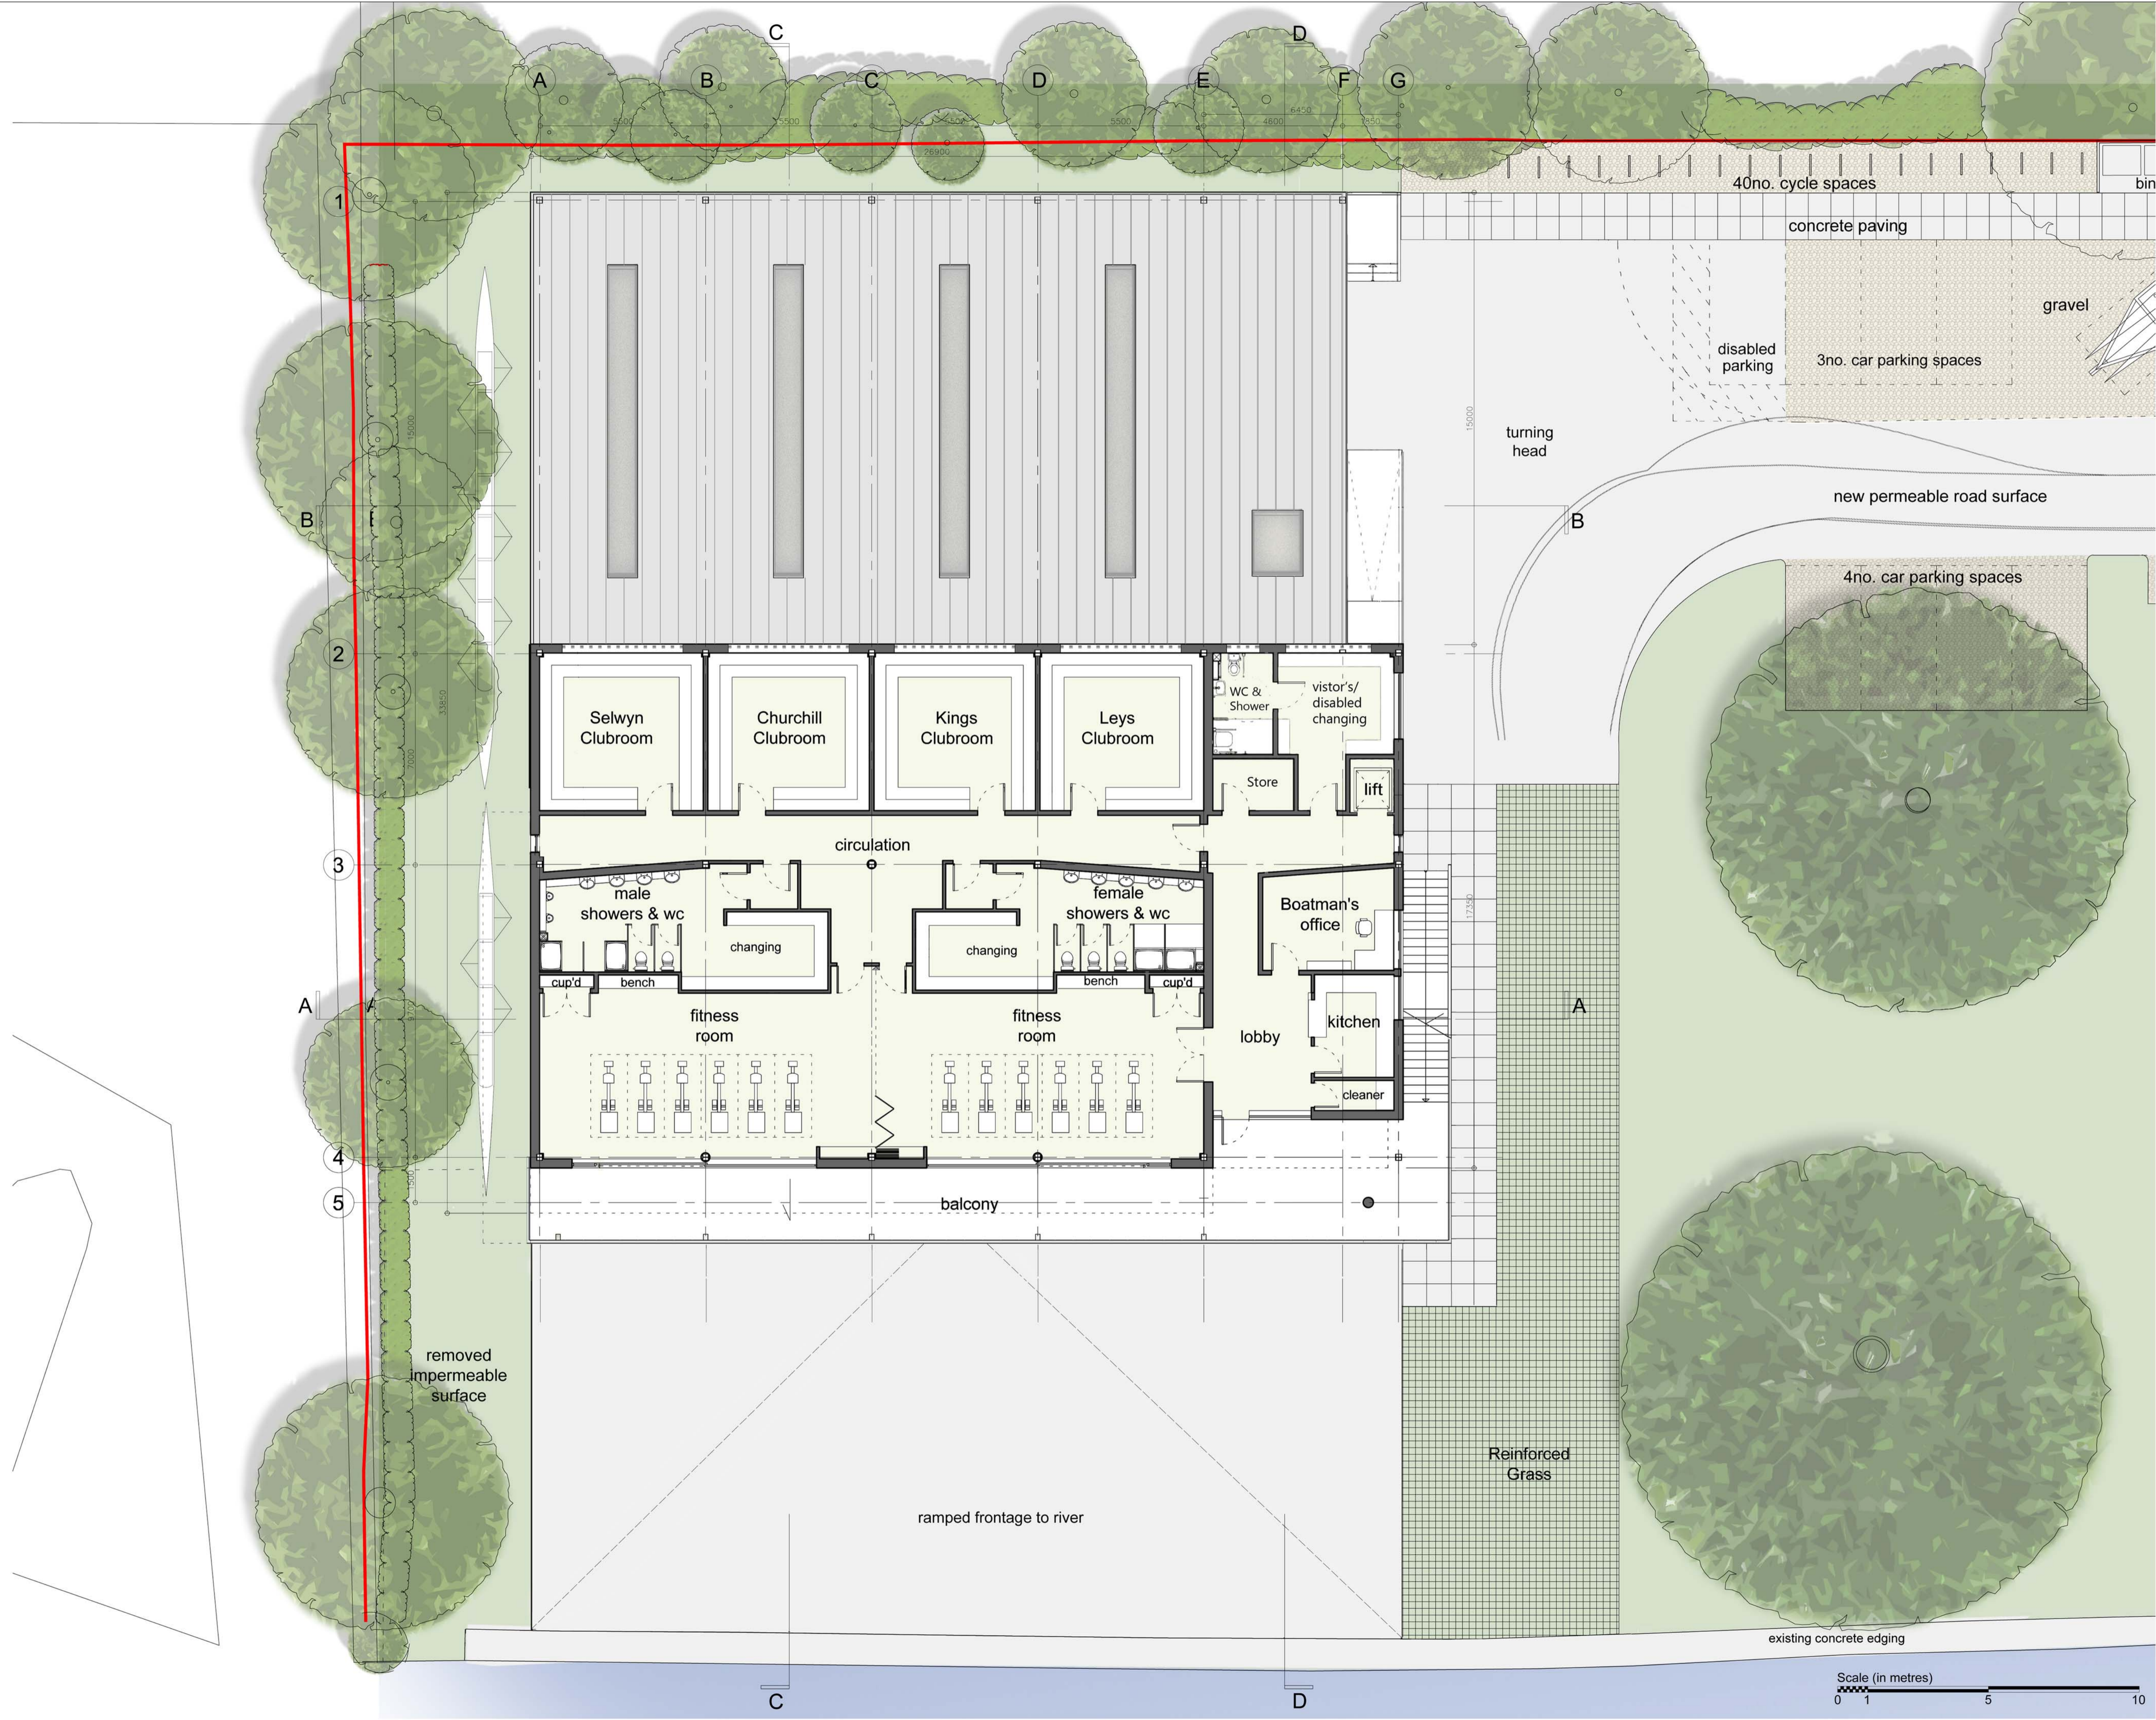

Notes

Rev	Date	notes	Drawn	Chkd
02	2014-06-02	west elevation balcony omitted	BG	RC
01	2014-03-17		BG	RC

r h partnership architects
 94 Chesterton Road Cambridge CB4 1ER
 T 01223 316309 F 01223 324152
 www.rhpartnership.co.uk
 cambridge@rhpartnership.co.uk

Project
Combined Colleges Boathouse
 Logan's Way, Cambridge
 CB4 1BL

Drawing
Proposed Plans
 First Floor Plan

Job Ref	Dwg No	Revision
CLO	2012	02
Scale(s) 1:100 @ A1 1:200 @ A3	Size A1	Drawn BG
		Chkd RC

Status
Planning